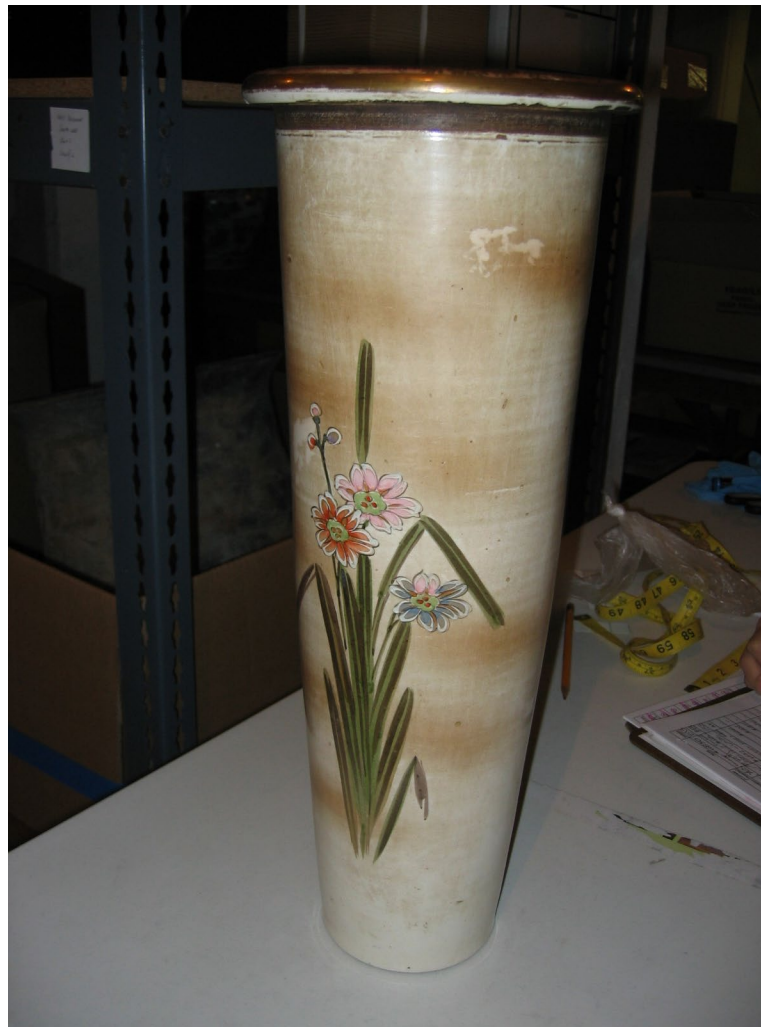

Vase

Japan

Paint, gilt, stoneware, glaze

18"H x 7" Dia

T2008.53